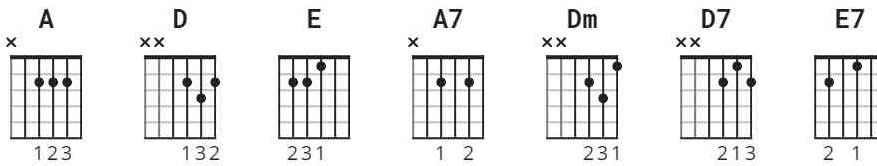

Blue Moon Of Kentucky chords by Elvis Presley

Tuning: E A D G B E

CHORDS

Song: Blue moon of kentucky
 Music and words: Bill Monroe
 Performed by: Elvis Presley
 Tabbed by: Youngman
 Email: Nemligj@paradis.dk

I said blue moon of Kentucky keep on shining
 Shine on the one that's gone and left me blue

[Intro]

A D
 Blue moon, blue moon
 A E
 Blue moon keep shining bright
 A A7
 Blue moon keep on shining bright
 D Dm
 You gonna bring me back my baby tonight
 A E A
 Blue moon keep shining bright

[Solo]

A	%	D	%
A	%	E	%
A	%	D	%
A	E	A	%

[Chorus]

A D7
 I said blue moon of Kentucky keep on shining
 A E
 Shine on the one that's gone and left me blue
 A D7
 I said blue moon of Kentucky keep on shining
 A E A
 Shine on the one that's gone and left me blue

[Bridge]

D
 Well, it was on one moonlight night
 A
 Stars shining bright
 D
 Whisper on high
 A E
 Love said goodbye.

[Bridge]

D
 Well it was on one moonlight night
 A
 Stars shining bright
 D
 Whisper on high
 A E
 Love said goodbye.